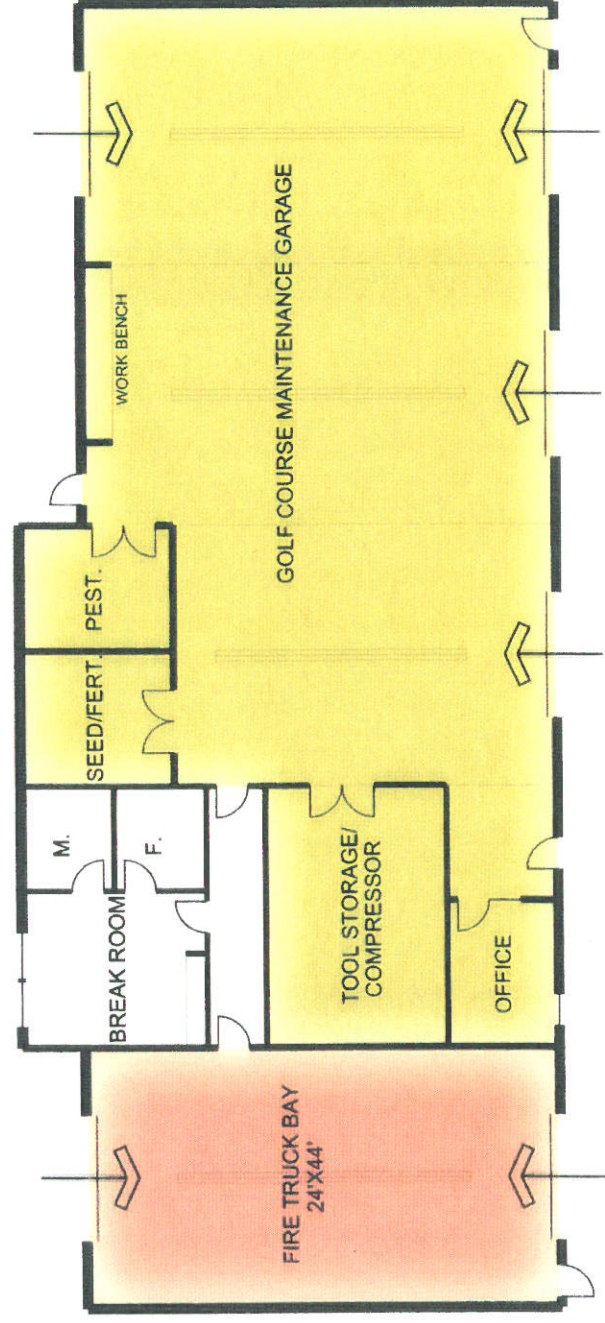

Lakewood Park

Town of Munster

Golf Course Maintenance

FLOOR PLAN

SITE PLAN