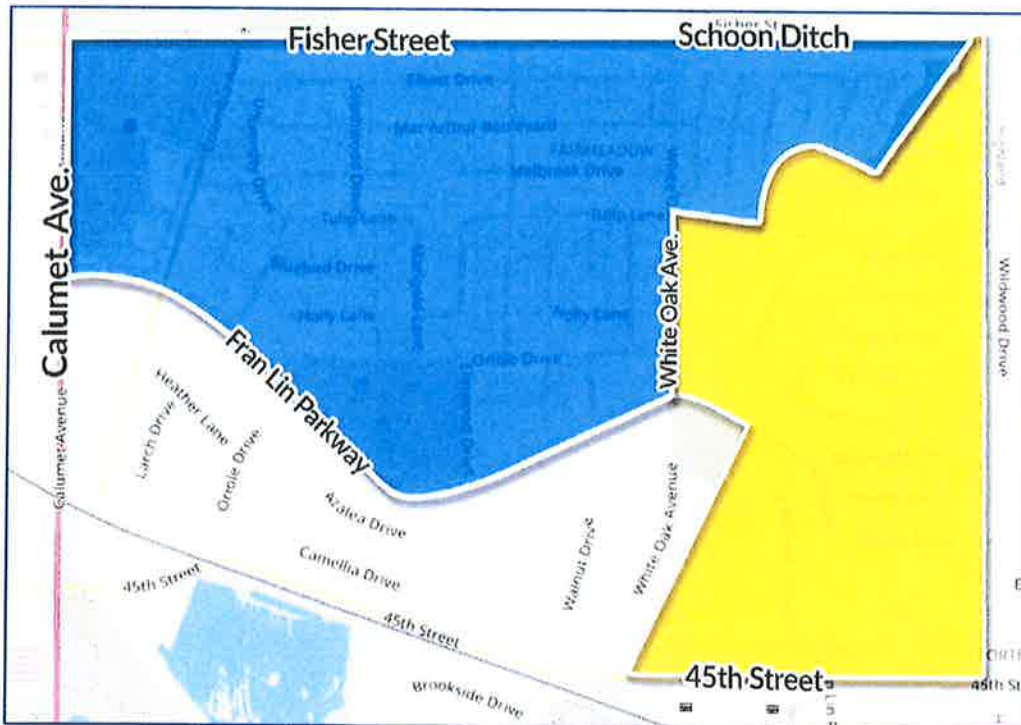

Munster

2023 Wednesday Recycle Schedule

Your recycling is picked up every other week. Your recycling day is highlighted on the calendar. Please use the color-coded map below to determine your pick up day.