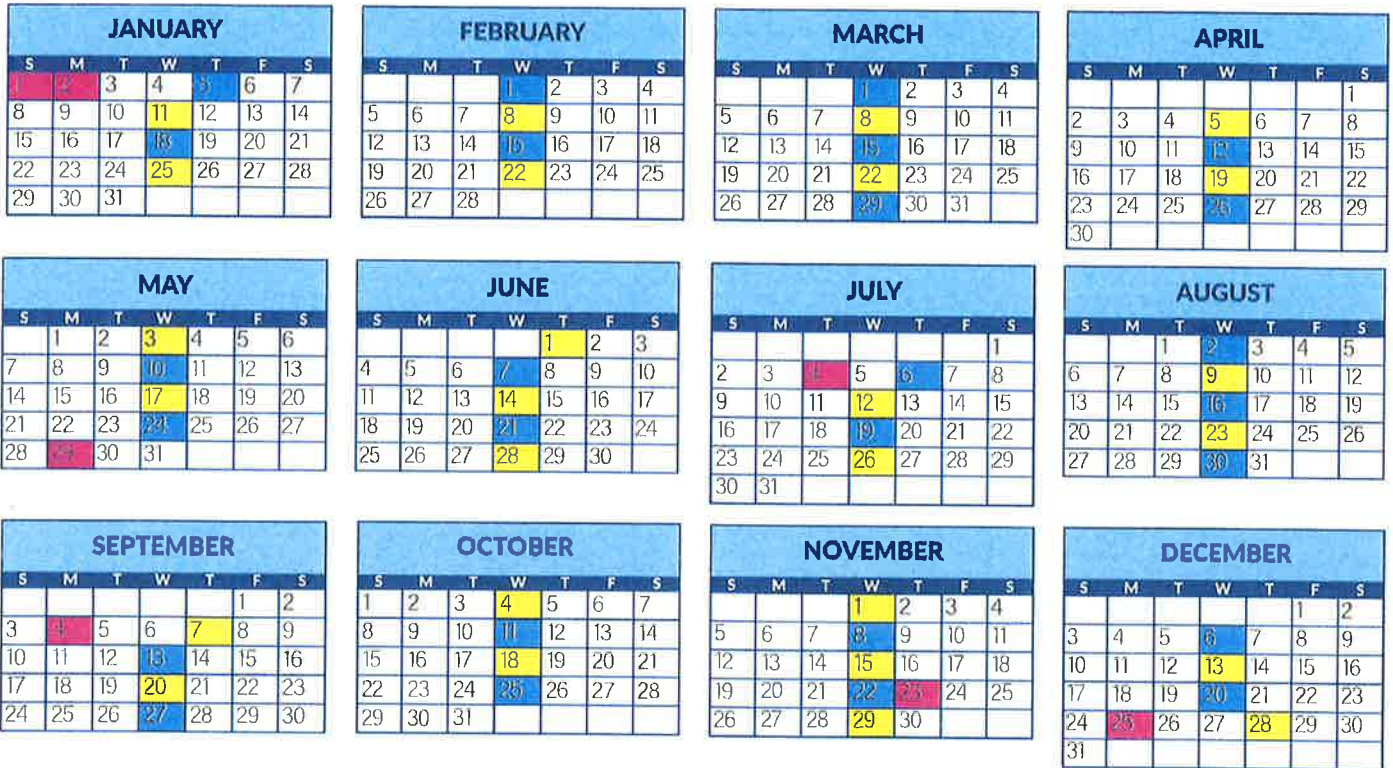

OCTOBER						
S	M	T	W	T	F	S
1	2	3	4	5	6	7
8	9	10	11	12	13	14
15	16	17	18	19	20	21
22	23	24	25	26	27	28
29	30	31				

NOVEMBER						
S	M	T	W	T	F	S
						1 2 3 4
5	6	7	8	9	10	11
12	13	14	15	16	17	18
19	20	21	22	23	24	25
26	27	28	29	30		

DECEMBER						
S	M	T	W	T	F	S
						1 2
3	4	5	6	7	8	9
10	11	12	13	14	15	16
17	18	19	20	21	22	23
24	25	26	27	28	29	30
31						

Recycling is collected every other week.

- Residents who live in the Yellow area, your recycling day is marked in Yellow on the calendar.
- Residents who live in the Blue area, your recycling day is marked in Blue on the calendar.
- Holidays are marked in Pink. Pick ups that fall ON or AFTER the holiday will be delayed one day that week ONLY. Because New Year's Day falls on a Sunday, we will observe it on Monday, January 2nd.

## 2023 Wednesday Recycle Schedule

Your recycling is picked up every other week. Your recycling day is highlighted on the calendar. Please use the color-coded map below to determine your pick up day.

Recycling is collected every other week.