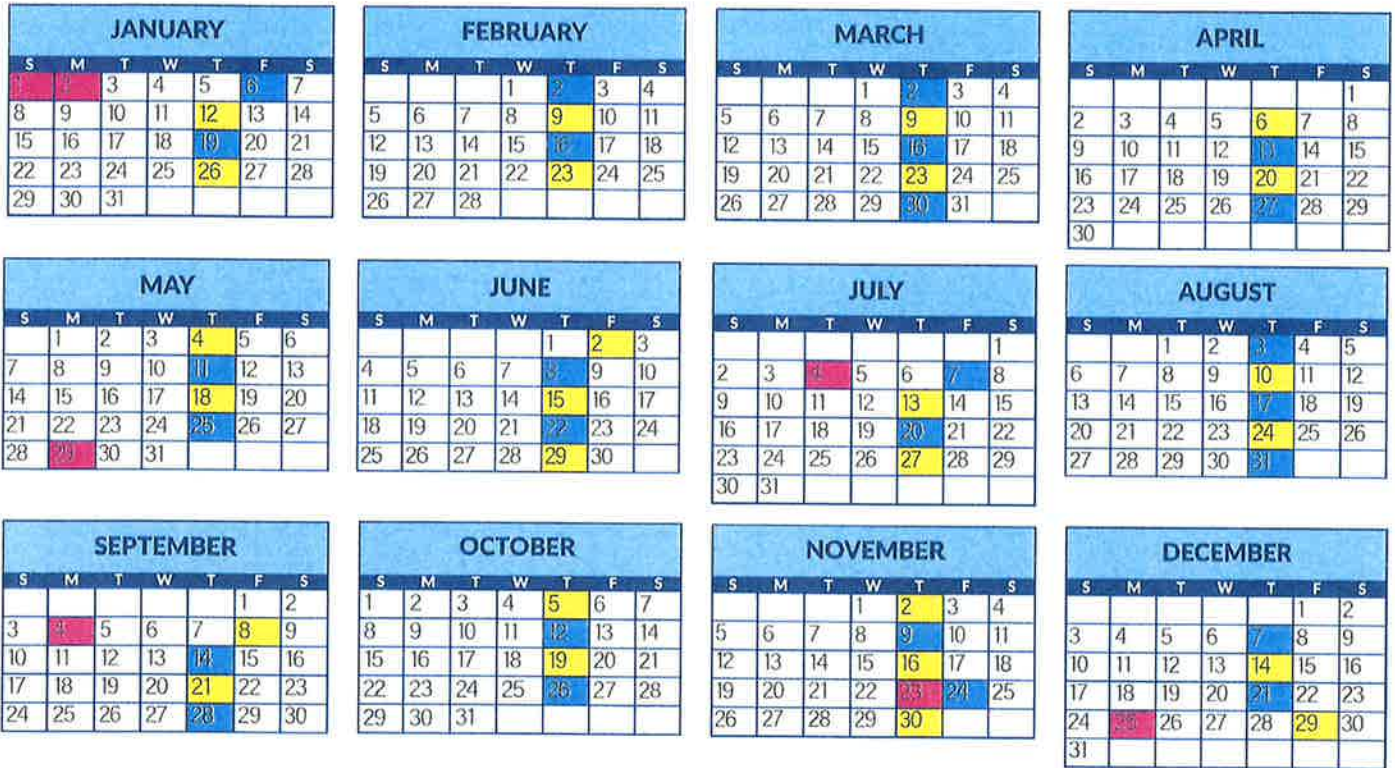

Munster

2023 Thursday Recycle Schedule

Your recycling is picked up every other week. Your recycling day is highlighted on the calendar. Please use the color-coded map below to determine your pick up day.